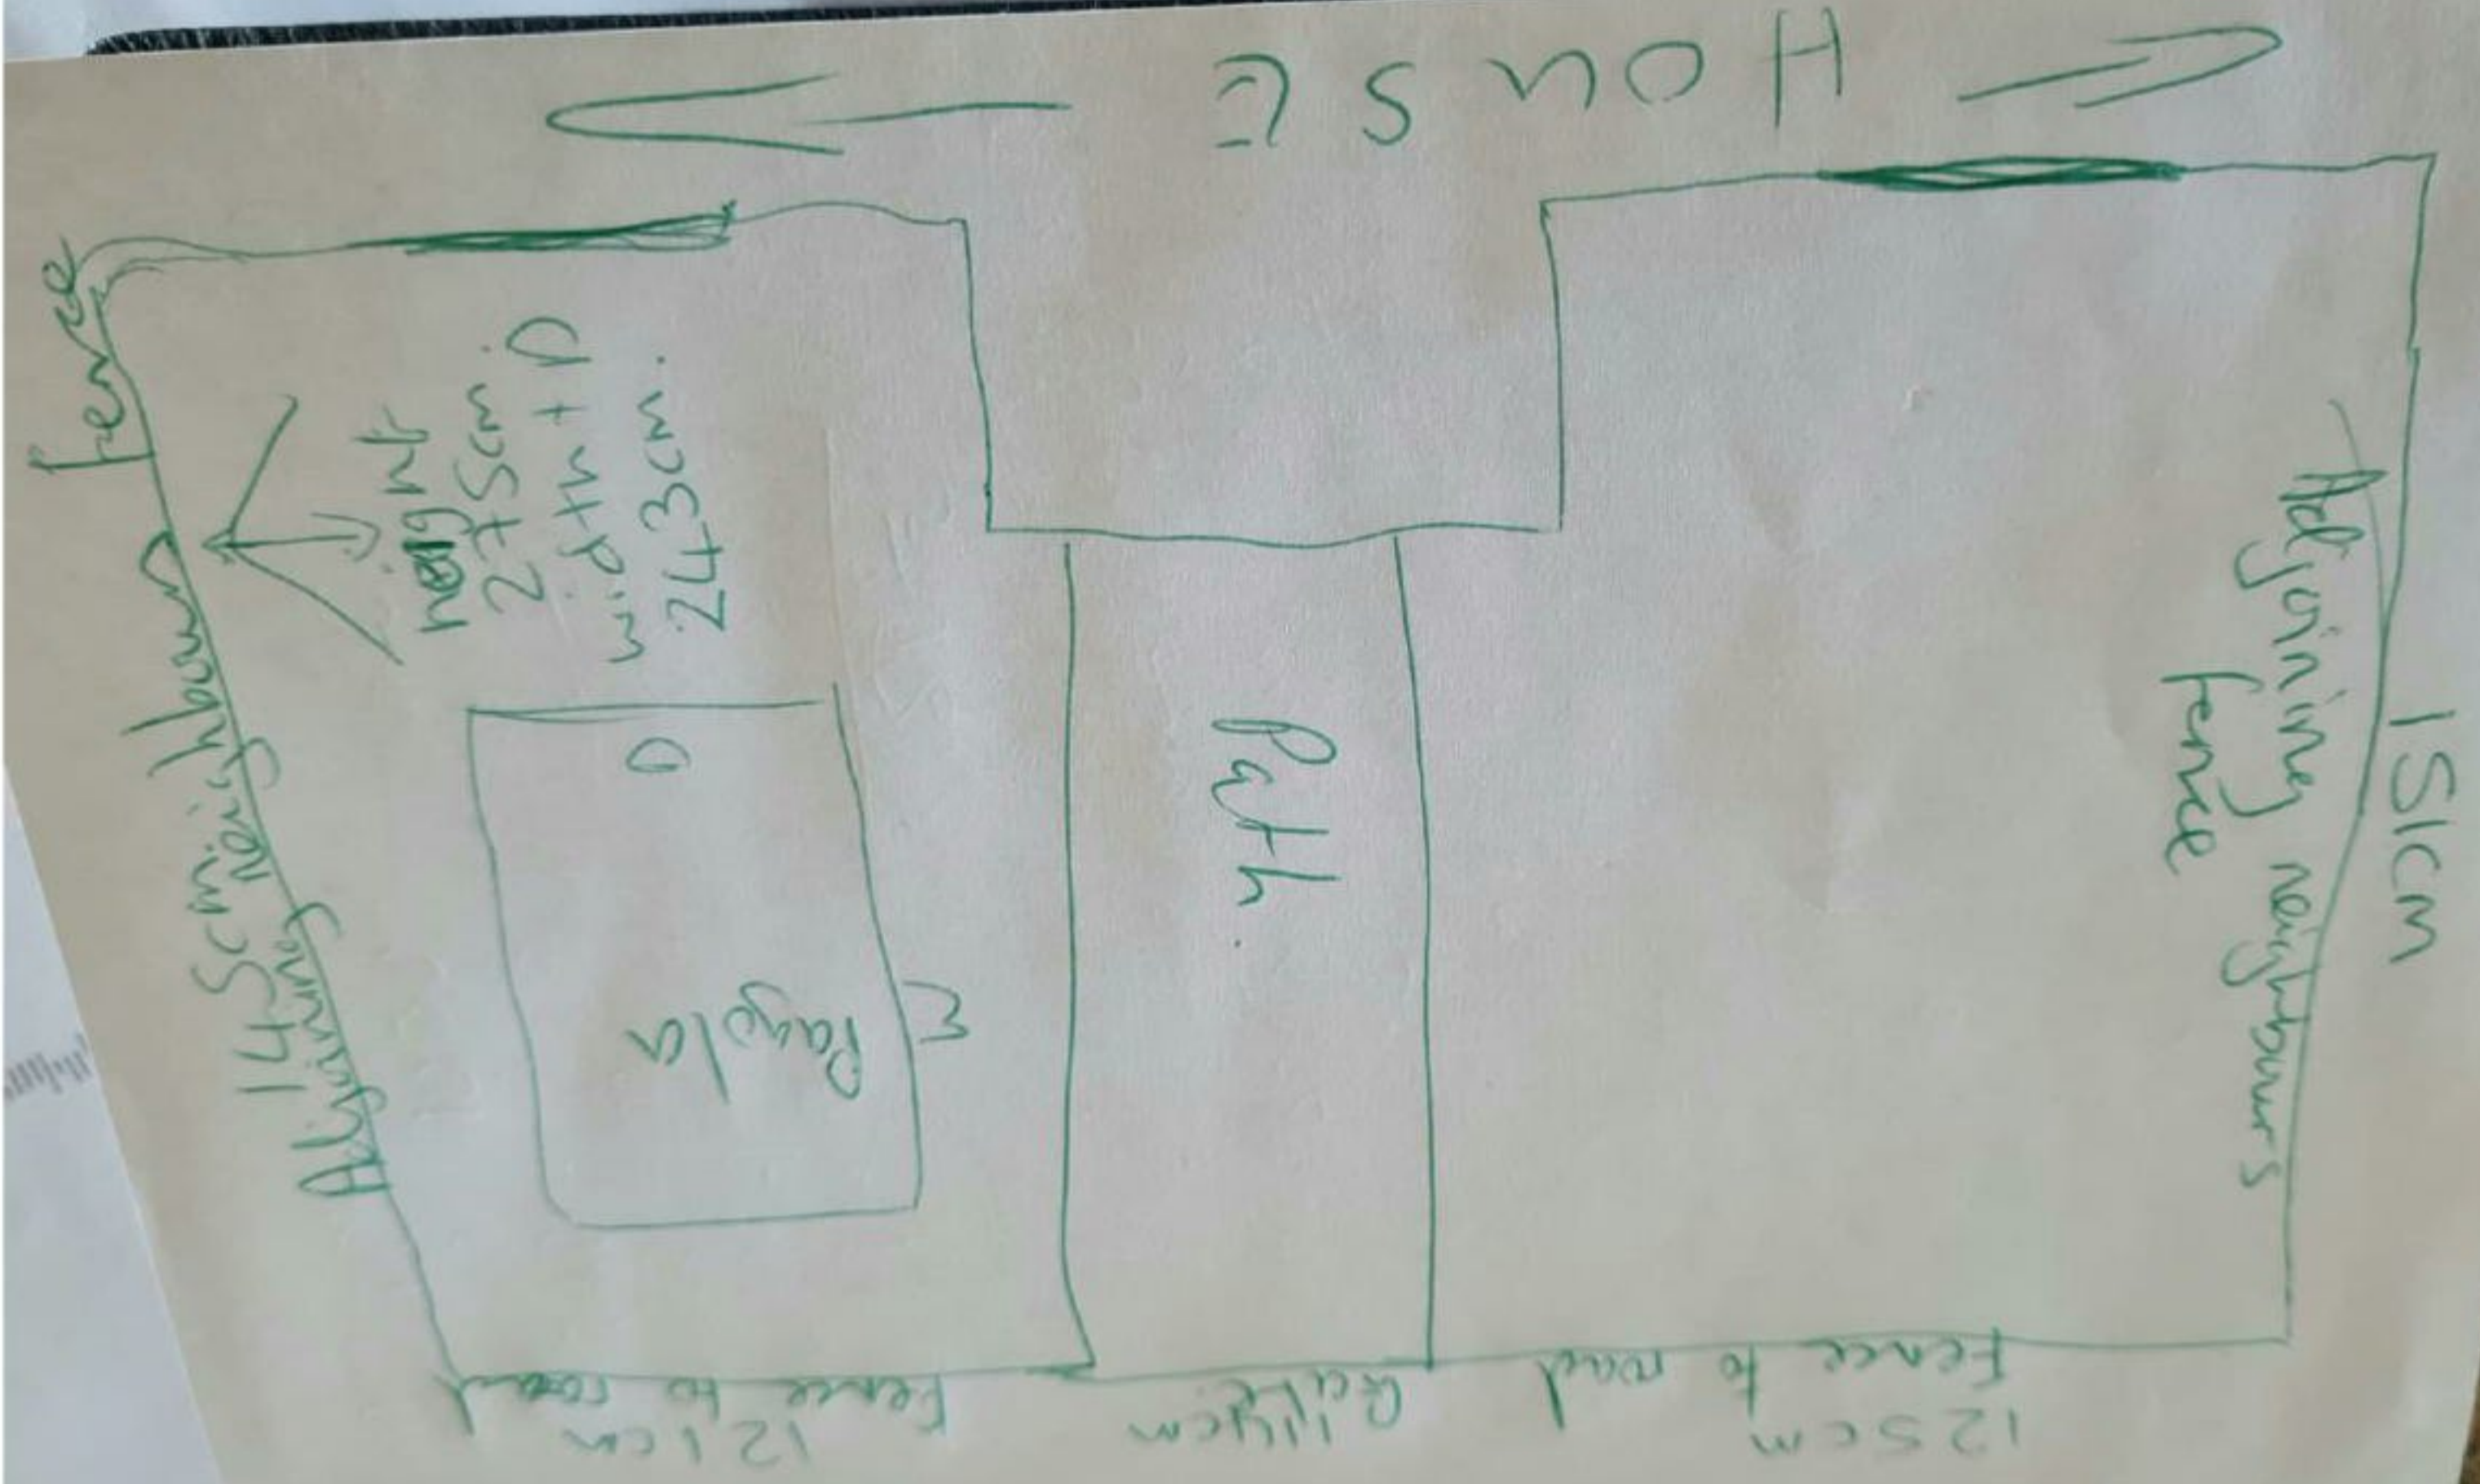

Scottish Borders Council  
Town And Country  
Planning (Scotland) Act  
1997

**REFUSED**

subject to the requirements  
of the associated  
Decision Notice

UK Mail

**REFUSED**

subject to the requirements  
of the associated  
Decision Notice

641200m

324900m

325000m

641200m

Key

- Boundary
- Fence
- 

OS MasterMap 1250/2500/10000 scale  
Friday, July 2, 2021, ID: M4P-00974040  
www.nicolsondigital.com

1:1250 scale print at A4, Centre: 324983 E, 641098 N

©Crown Copyright Ordnance Survey. Licence no. 100057546